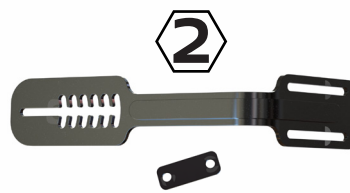

TRACK SYSTEM FOR REAL CHAIRS

FOR ACCESSORIES TO THE REAL 9000 PLUS SERIES AND REAL 6100 PLUS.

The track system provides improved assembly and adjustment options, primarily for trunk and side/thigh supports, but also for various types of belts and harnesses. The track system is divided into one track for the high backrest and another for the seat cushion. The track system is primarily designed for our own accessories but is also compatible with accessories from other suppliers.

The REAL chair: the original, made in Sweden since 1971.
Good quality is always modern!

Track system articles for the high backrest

Trunk supports adjustable in height, width, depth, and angle

Art.nr	Description
① 805598	Track 200mm complete for backrest accessories(P)
① 805575	Track 300mm complete for backrest accessories(P)
② S-TS13	Trunk support straight for track
③ S-TS1038	Trunk Support cushion 15x13 Skai Black for track
S-TS1046	Trunk Support cushion 15x13 Plush Grey for track
S-TS131038	Trunk support straight for track complete 15x13 Skai Black
S-TS131046	Trunk support straight for track complete 15x13 Plush Grey

New trunk support turn & adjustable will be launched in Q2 of 2025

- Thin trunk support cushion.
- Depth-adjustable cushion
- Adjustable in angle
- Adjustable with simple angle locking
- Openable with an easy hand grip
- Also available in small cushion sizes for children

Spare parts for backrest and seat tracks

Art.nr	Description
805574	T-slot nut M6 for track
805577	End piece fastening for track on back
805606	Straight trunk support plate
805607	Trunk support plate clamp
805597	End piece for track at seat (Black)
805615	Console bracket for track system