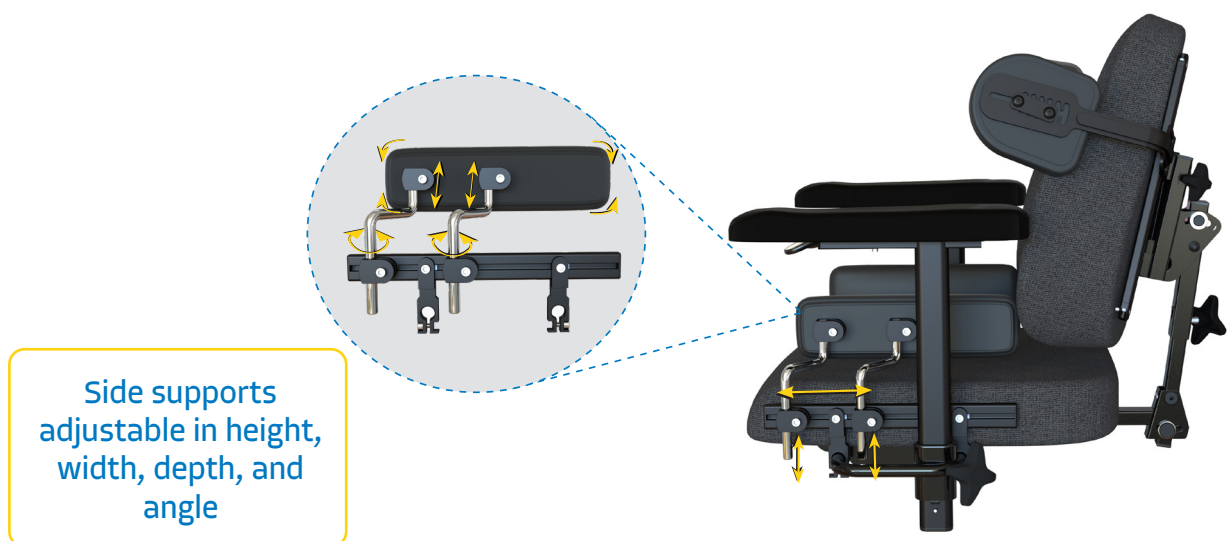

Track system articles for the seat

Art.nr	Description
① 805576	Track complete for seat accessories (P)
② S-SS13	Side support PLUS bracket for track
③ SS2038 / 46	Side Support S 28x8 Skai Black / Plush Grey
SS1038 / 46	Side Support XS 15x8 Skai Black / Plush Grey
SS3038 / 46	Side Support M 24x14 Skai Black / Plush Grey
SS4038 / 46	Side Support L 30x16 Skai Black / Plush Grey
S-SS132038 / 46	Side support PLUS complete for track S 28x8 Skai Black / Plush Grey
S-SS131038 / 46	Side support PLUS complete for track XS 15x8 Skai Black / Plush Grey
S-SS133038 / 46	Side support PLUS complete for track M 24x14 Skai Black / Plush Grey
S-SS134038 / 46	Side support PLUS complete for track L 30x16 Skai Black / Plush Grey

Spare parts for backrest and seat tracks

Art.nr	Description
805574	T-slot nut M6 for track
805577	End piece fastening for track on back
805606	Straight trunk support plate
805607	Trunk support plate clamp
805597	End piece for track at seat (Black)
805615	Console bracket for track system