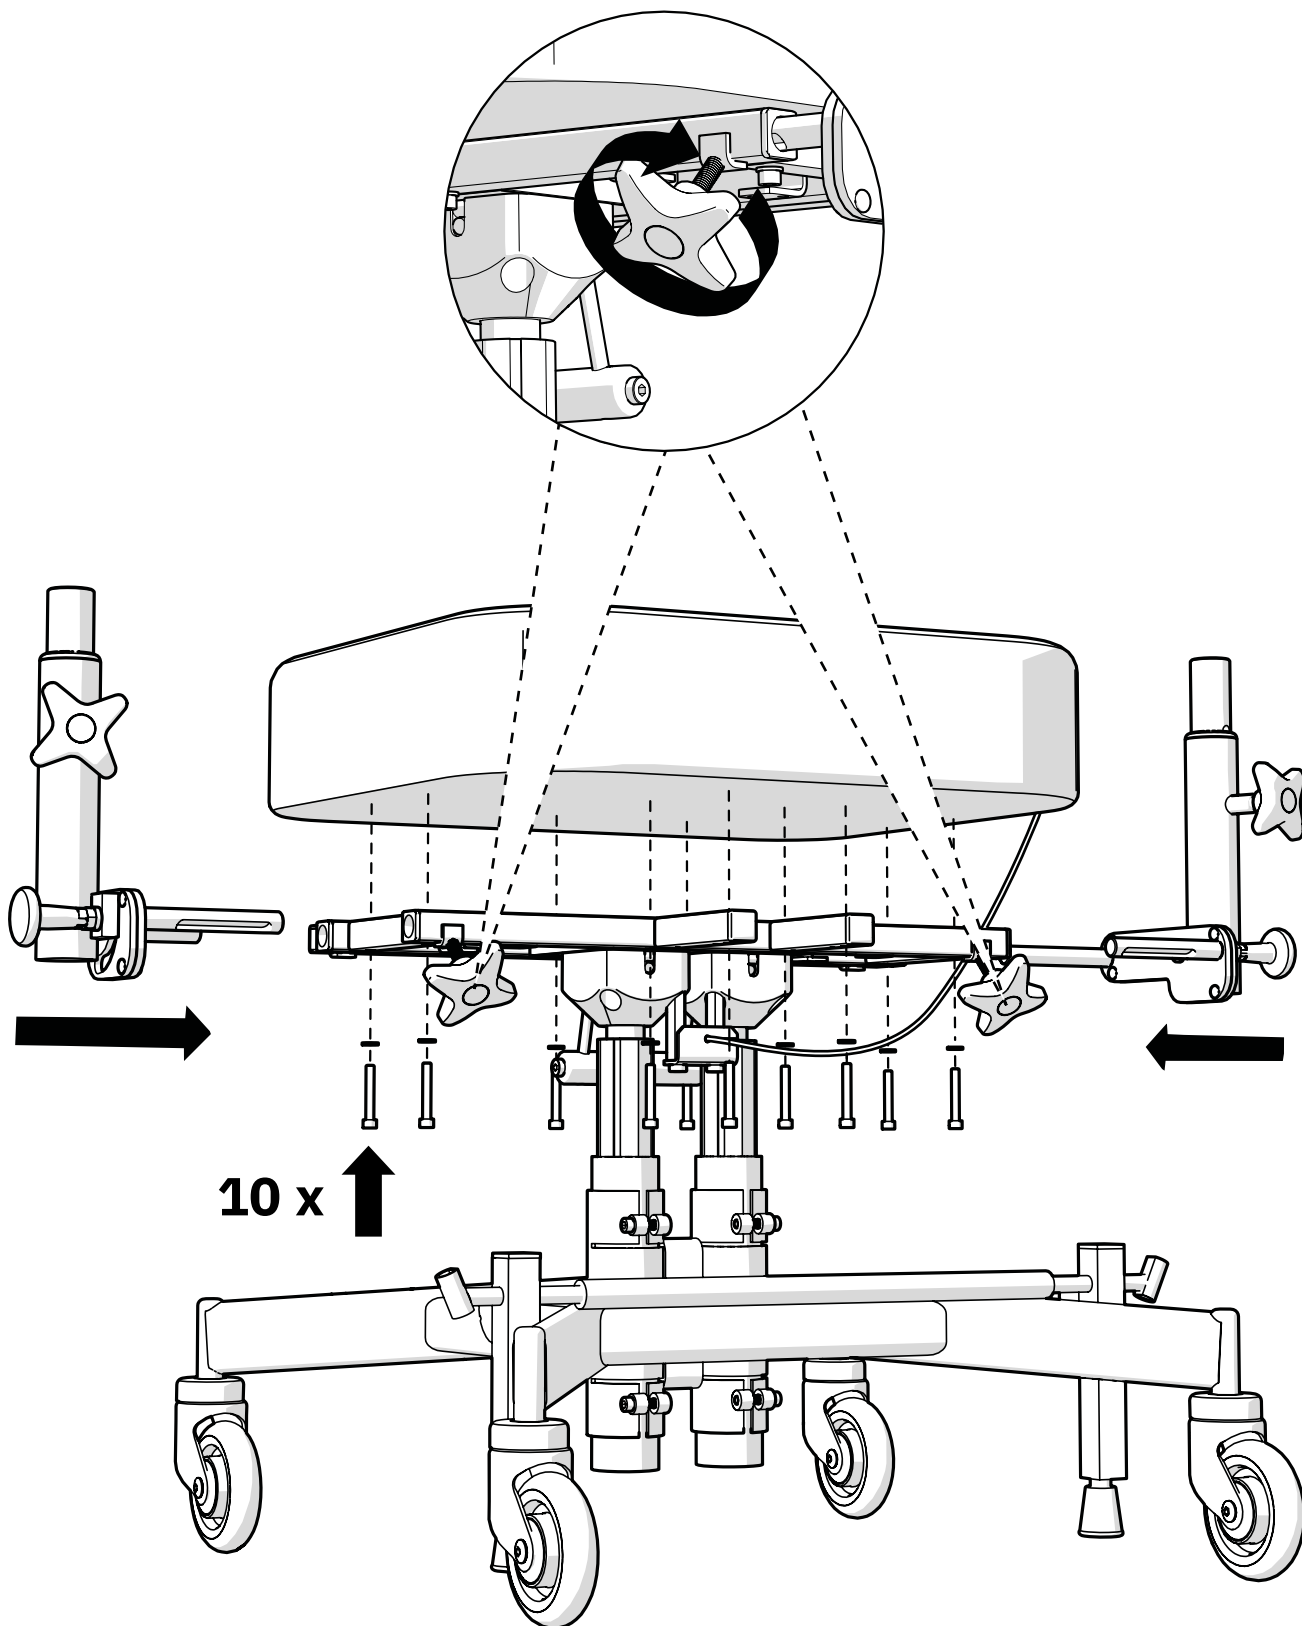

SITTKRYSSBYTE REAL[®]

9200 TWIN MANUELL

Seat frame change REAL[®] 9200 TWIN manual

- Ⓐ 801873 Sittkryss 9200 Twin Br52-61 12V
Seatframe 9200 Twin w52-61 12V
- 801434 Sittkryss 9200 Twin Br62-71 12V
Seatframe 9200 Twin w62-71 12V
- 801874 Sittkryss 9200 Twin Br72-81 12V
Seatframe 9200 Twin w72-81 12V