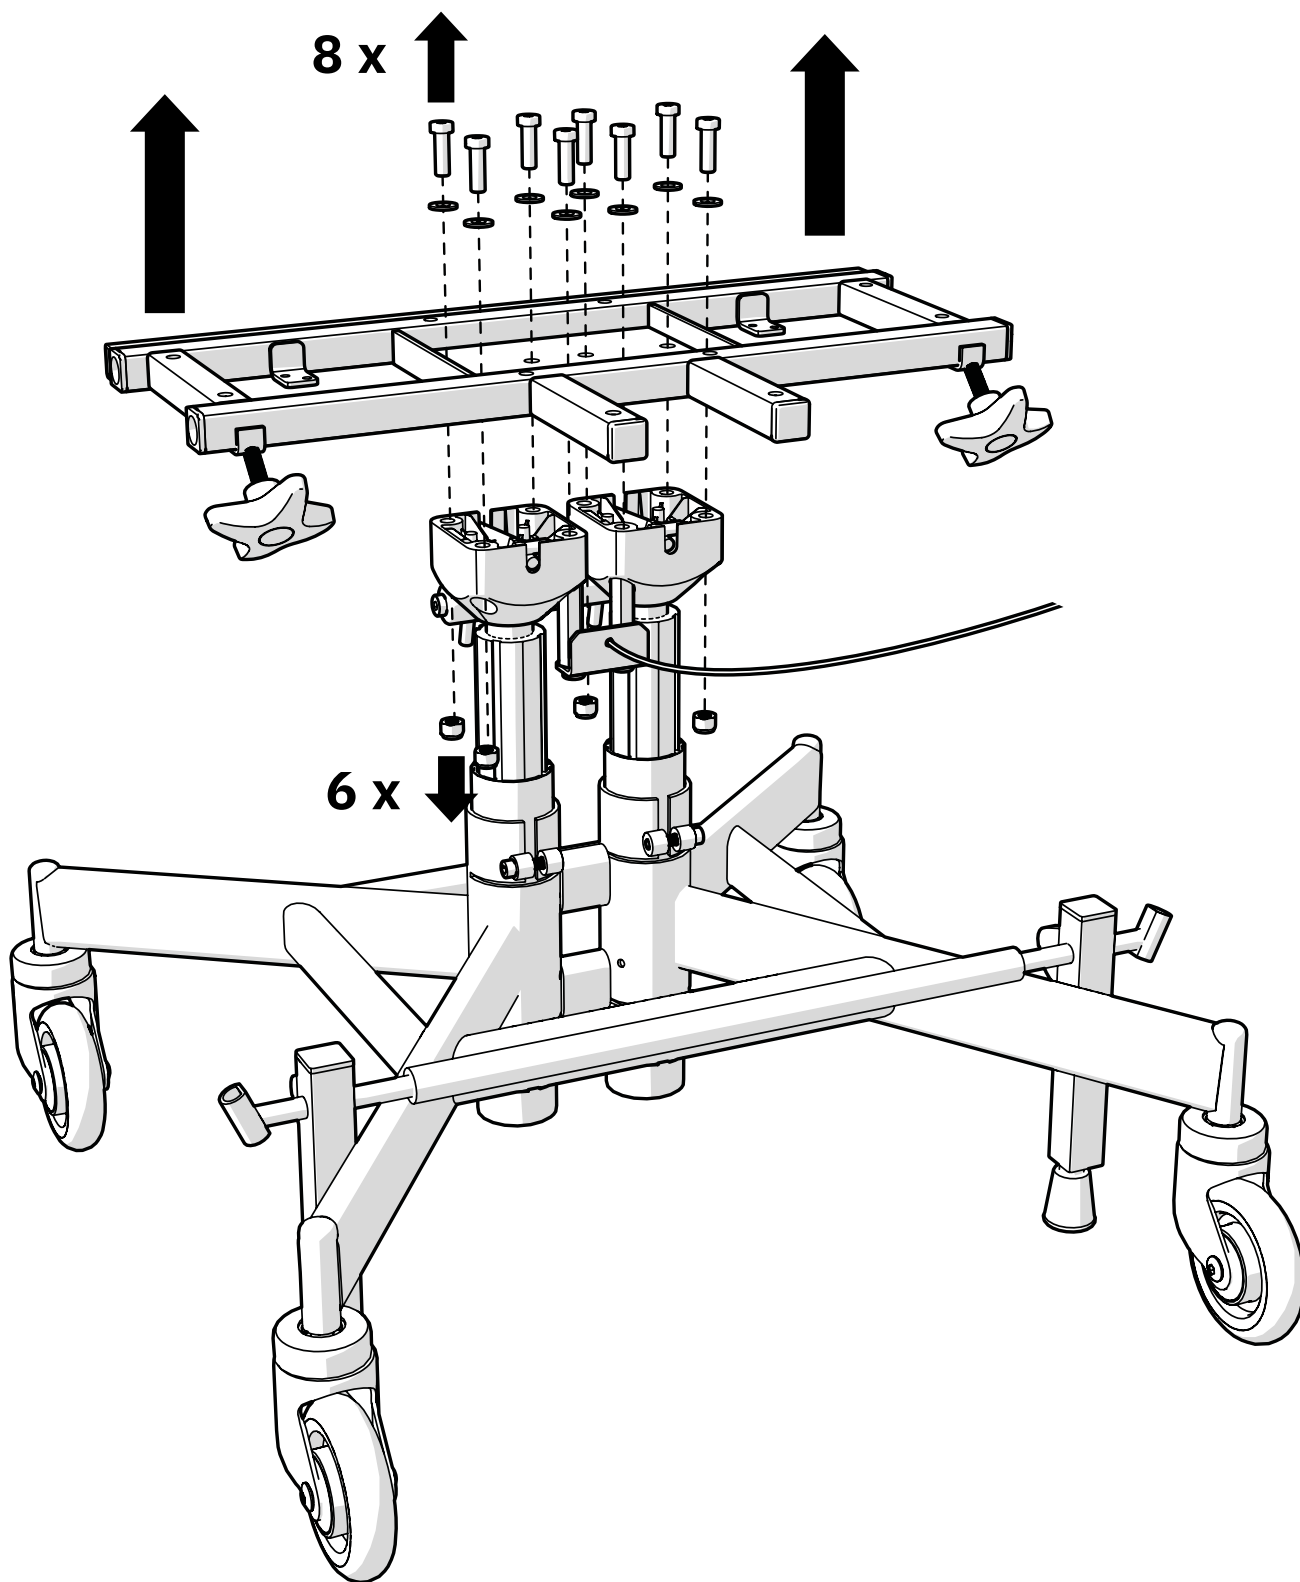

SITTKRYSSBYTE REAL[®]

9200 TWIN MANUELL

Seat frame change REAL[®] 9200 TWIN manual

- Ⓐ 801873 Sittkryss 9200 Twin Br52-61 12V
Seatframe 9200 Twin w52-61 12V
- 801434 Sittkryss 9200 Twin Br62-71 12V
Seatframe 9200 Twin w62-71 12V
- 801874 Sittkryss 9200 Twin Br72-81 12V
Seatframe 9200 Twin w72-81 12V