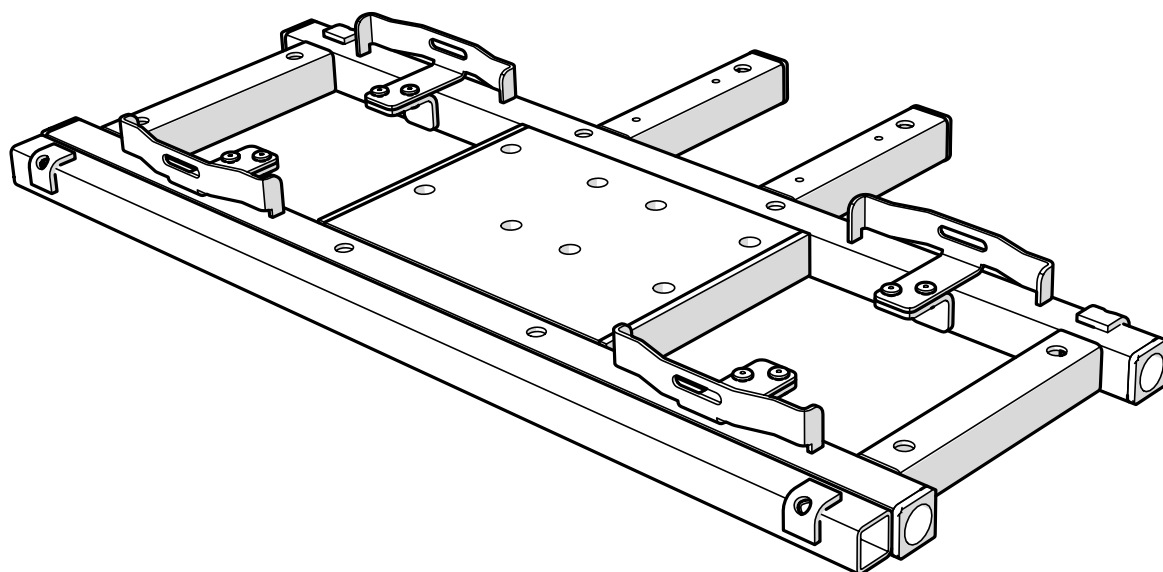

SITTKRYSSBYTE REAL[®]

9200 TWIN MANUELL

Seat frame change REAL[®] 9200 TWIN manual

- Ⓐ 801873 Sittkryss 9200 Twin Br52-61 12V
Seatframe 9200 Twin w52-61 12V
- 801434 Sittkryss 9200 Twin Br62-71 12V
Seatframe 9200 Twin w62-71 12V
- 801874 Sittkryss 9200 Twin Br72-81 12V
Seatframe 9200 Twin w72-81 12V