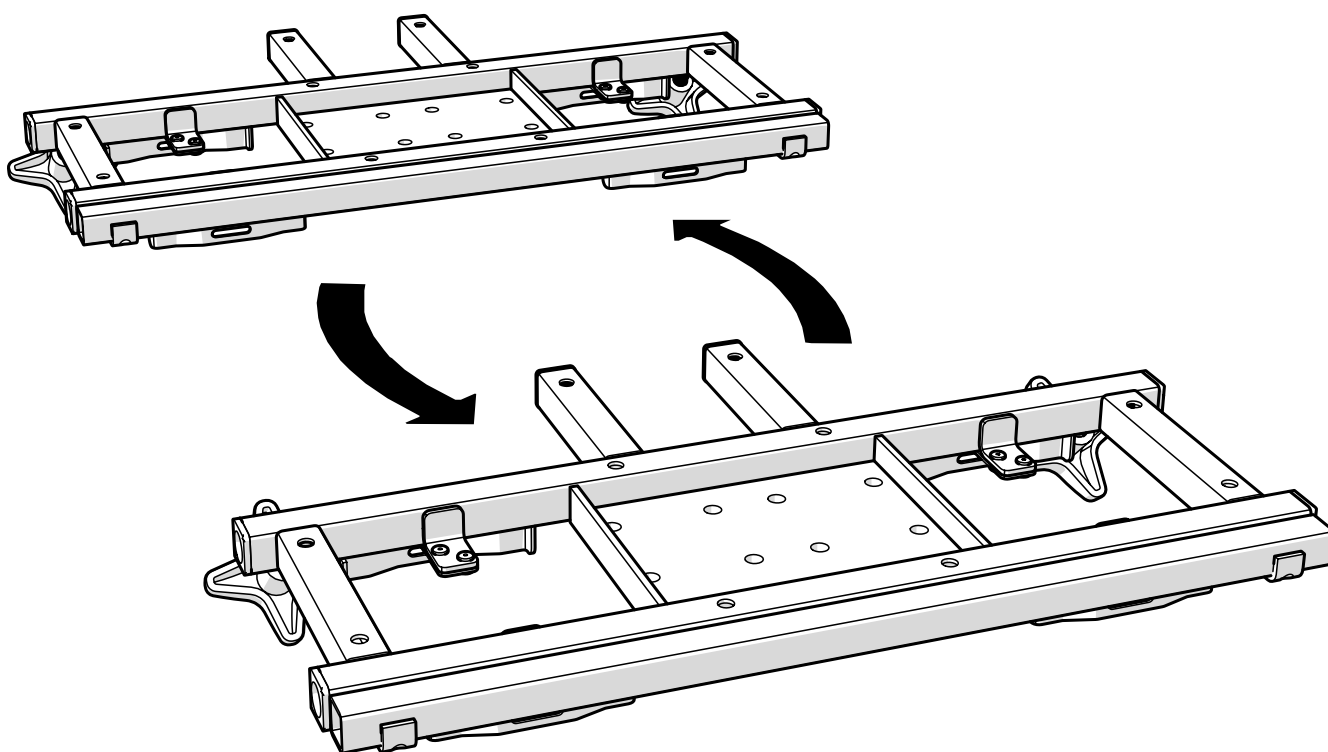

SITTKRYSSBYTE REAL[®]

9200 TWIN MANUELL

Seat frame change REAL[®] 9200 TWIN manual

- Ⓐ 801873 Sittkryss 9200 Twin Br52-61 12V
Seatframe 9200 Twin w52-61 12V
- 801434 Sittkryss 9200 Twin Br62-71 12V
Seatframe 9200 Twin w62-71 12V
- 801874 Sittkryss 9200 Twin Br72-81 12V
Seatframe 9200 Twin w72-81 12V