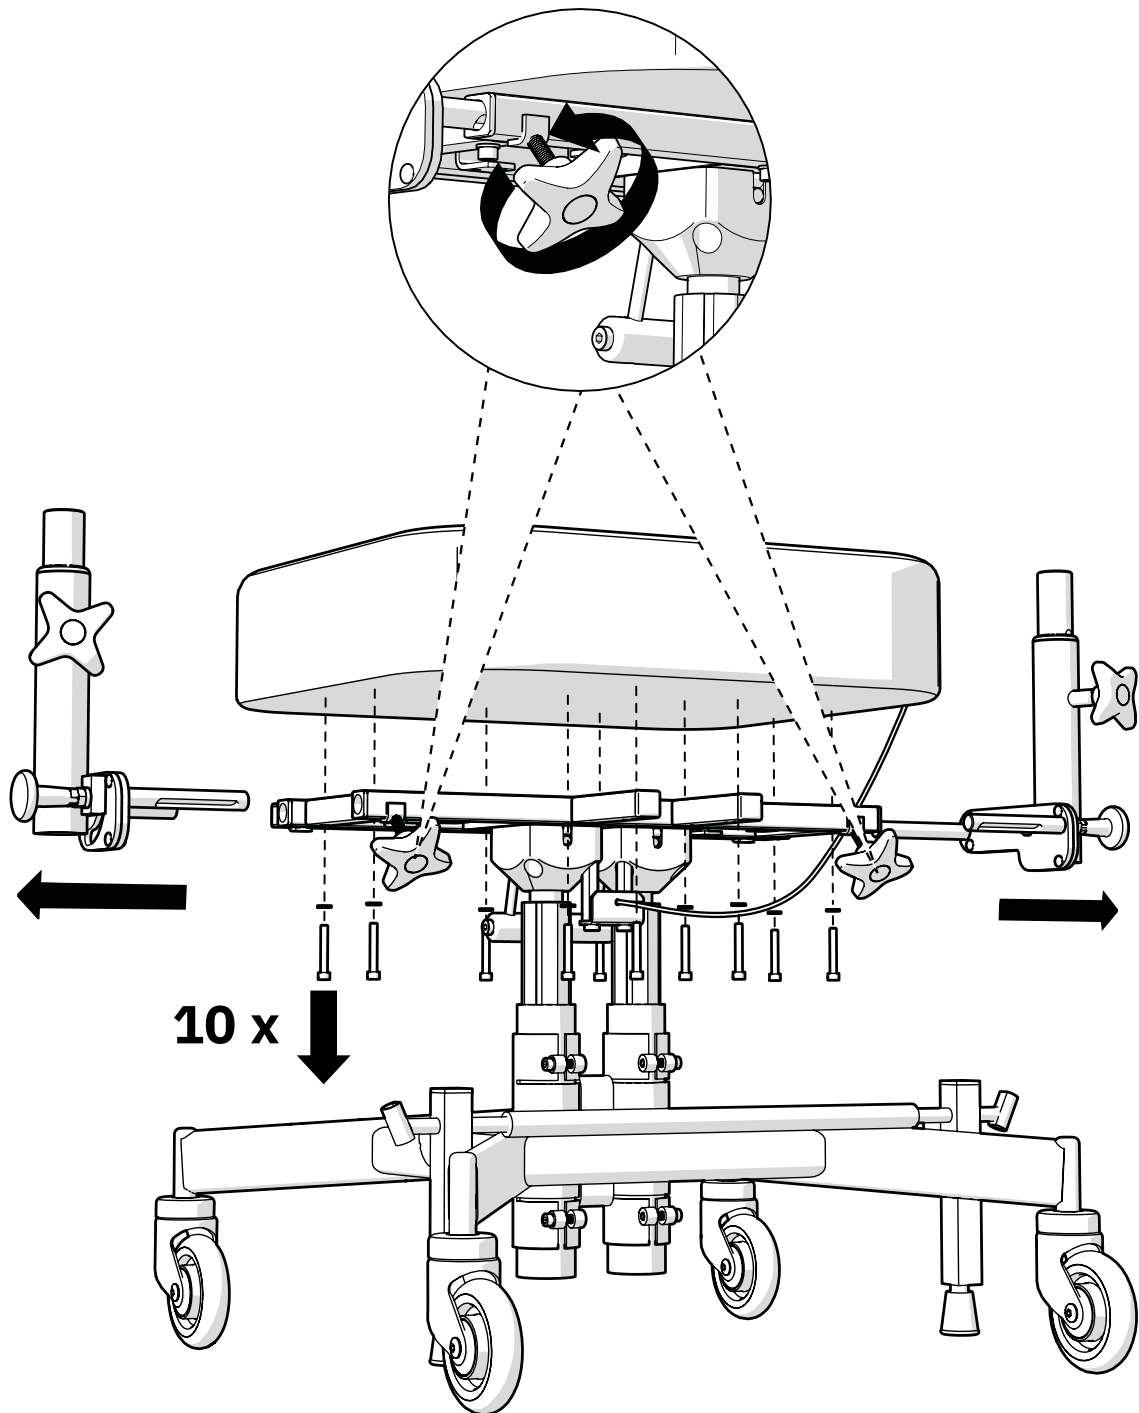

SITTKRYSSBYTE REAL[®]

9200 TWIN MANUELL

Seat frame change REAL[®] 9200 TWIN manual

- Ⓐ 801873 Sittkryss 9200 Twin Br52-61 12V
Seatframe 9200 Twin w52-61 12V
- 801434 Sittkryss 9200 Twin Br62-71 12V
Seatframe 9200 Twin w62-71 12V
- 801874 Sittkryss 9200 Twin Br72-81 12V
Seatframe 9200 Twin w72-81 12V