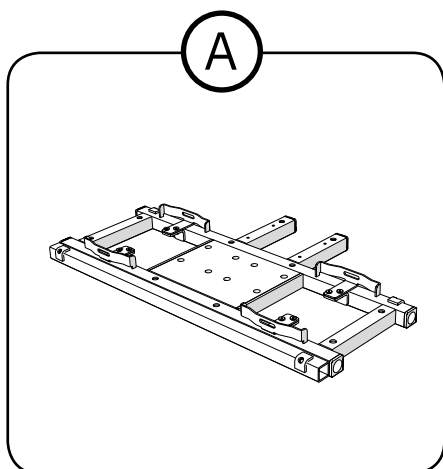

SITTKRYSSBYTE REAL[®]

9200 TWIN MANUELL

Seat frame change REAL[®] 9200 TWIN manual

- Ⓐ 801873 Sittkryss 9200 Twin Br52-61 12V
Seatframe 9200 Twin w52-61 12V
- 801434 Sittkryss 9200 Twin Br62-71 12V
Seatframe 9200 Twin w62-71 12V
- 801874 Sittkryss 9200 Twin Br72-81 12V
Seatframe 9200 Twin w72-81 12V