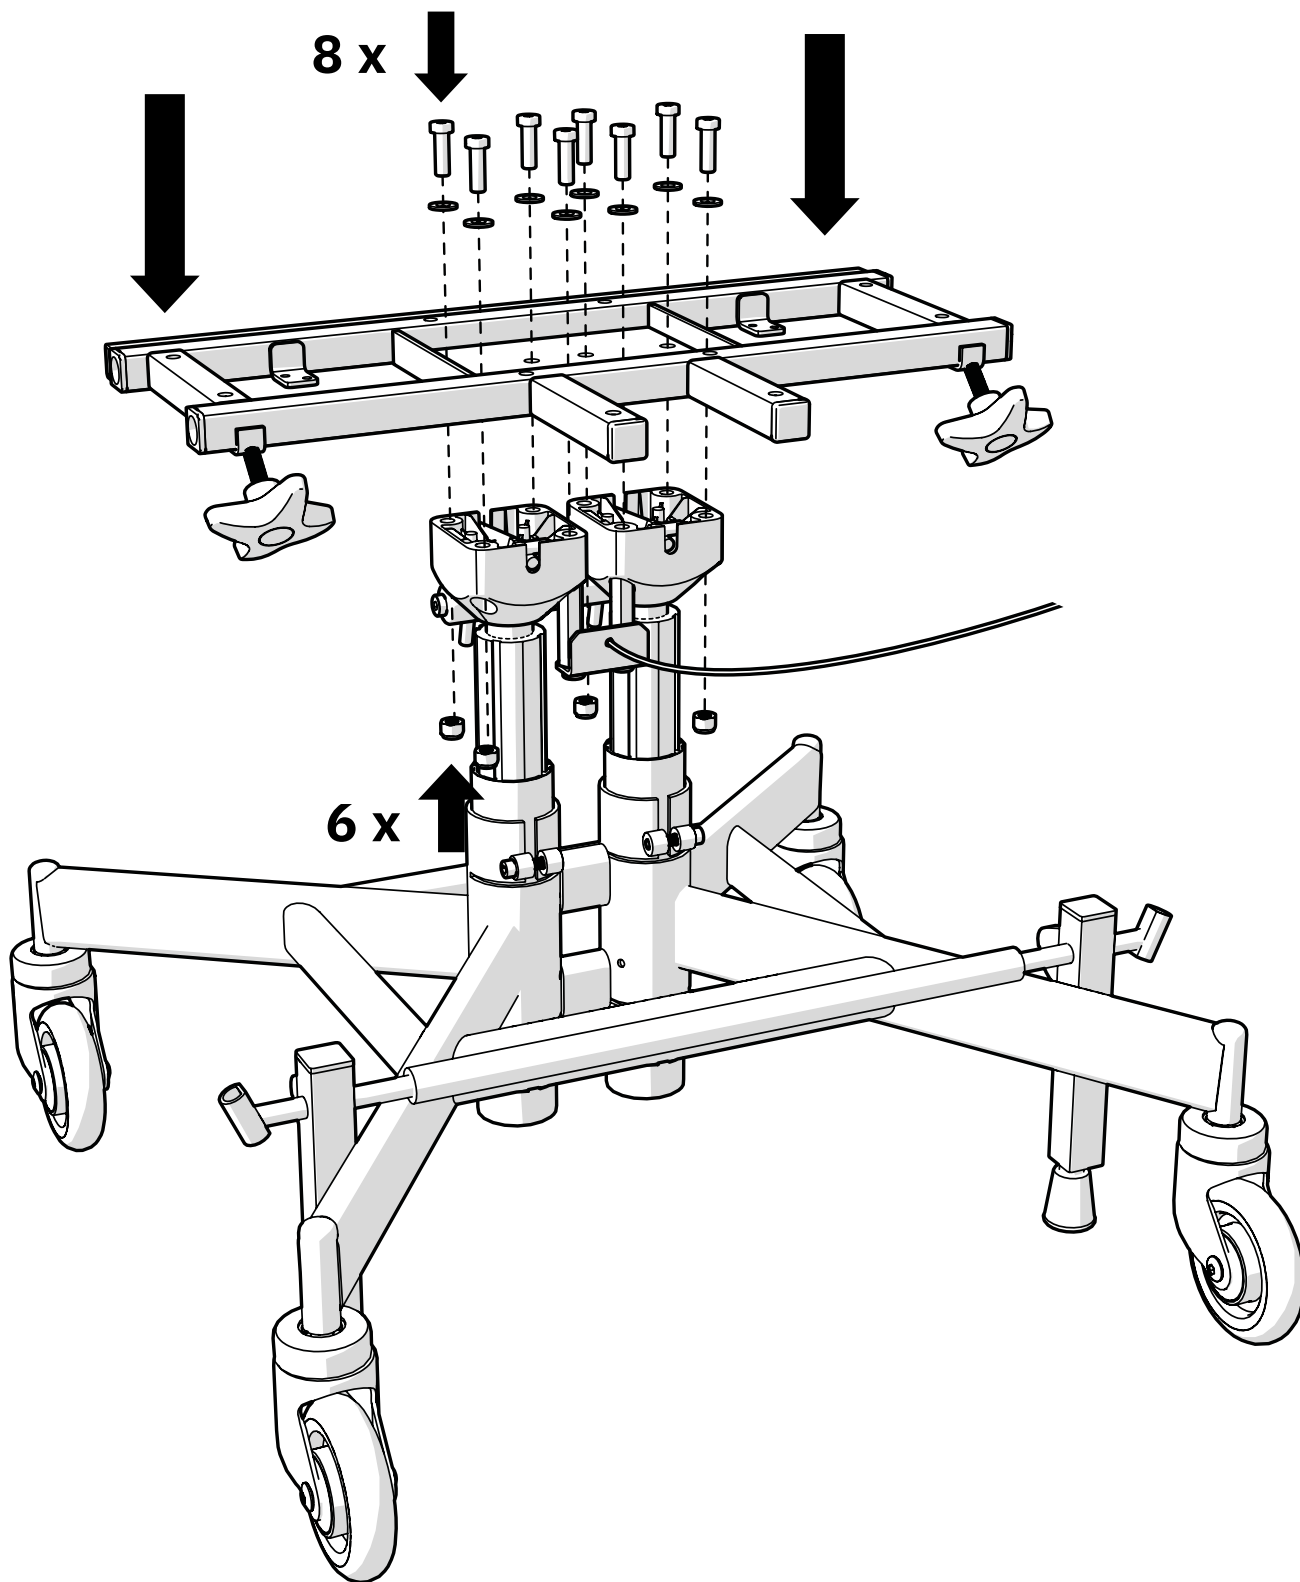

SITTKRYSSBYTE REAL[®]

9200 TWIN MANUELL

Seat frame change REAL[®] 9200 TWIN manual

- Ⓐ 801873 Sittkryss 9200 Twin Br52-61 12V
Seatframe 9200 Twin w52-61 12V
- 801434 Sittkryss 9200 Twin Br62-71 12V
Seatframe 9200 Twin w62-71 12V
- 801874 Sittkryss 9200 Twin Br72-81 12V
Seatframe 9200 Twin w72-81 12V